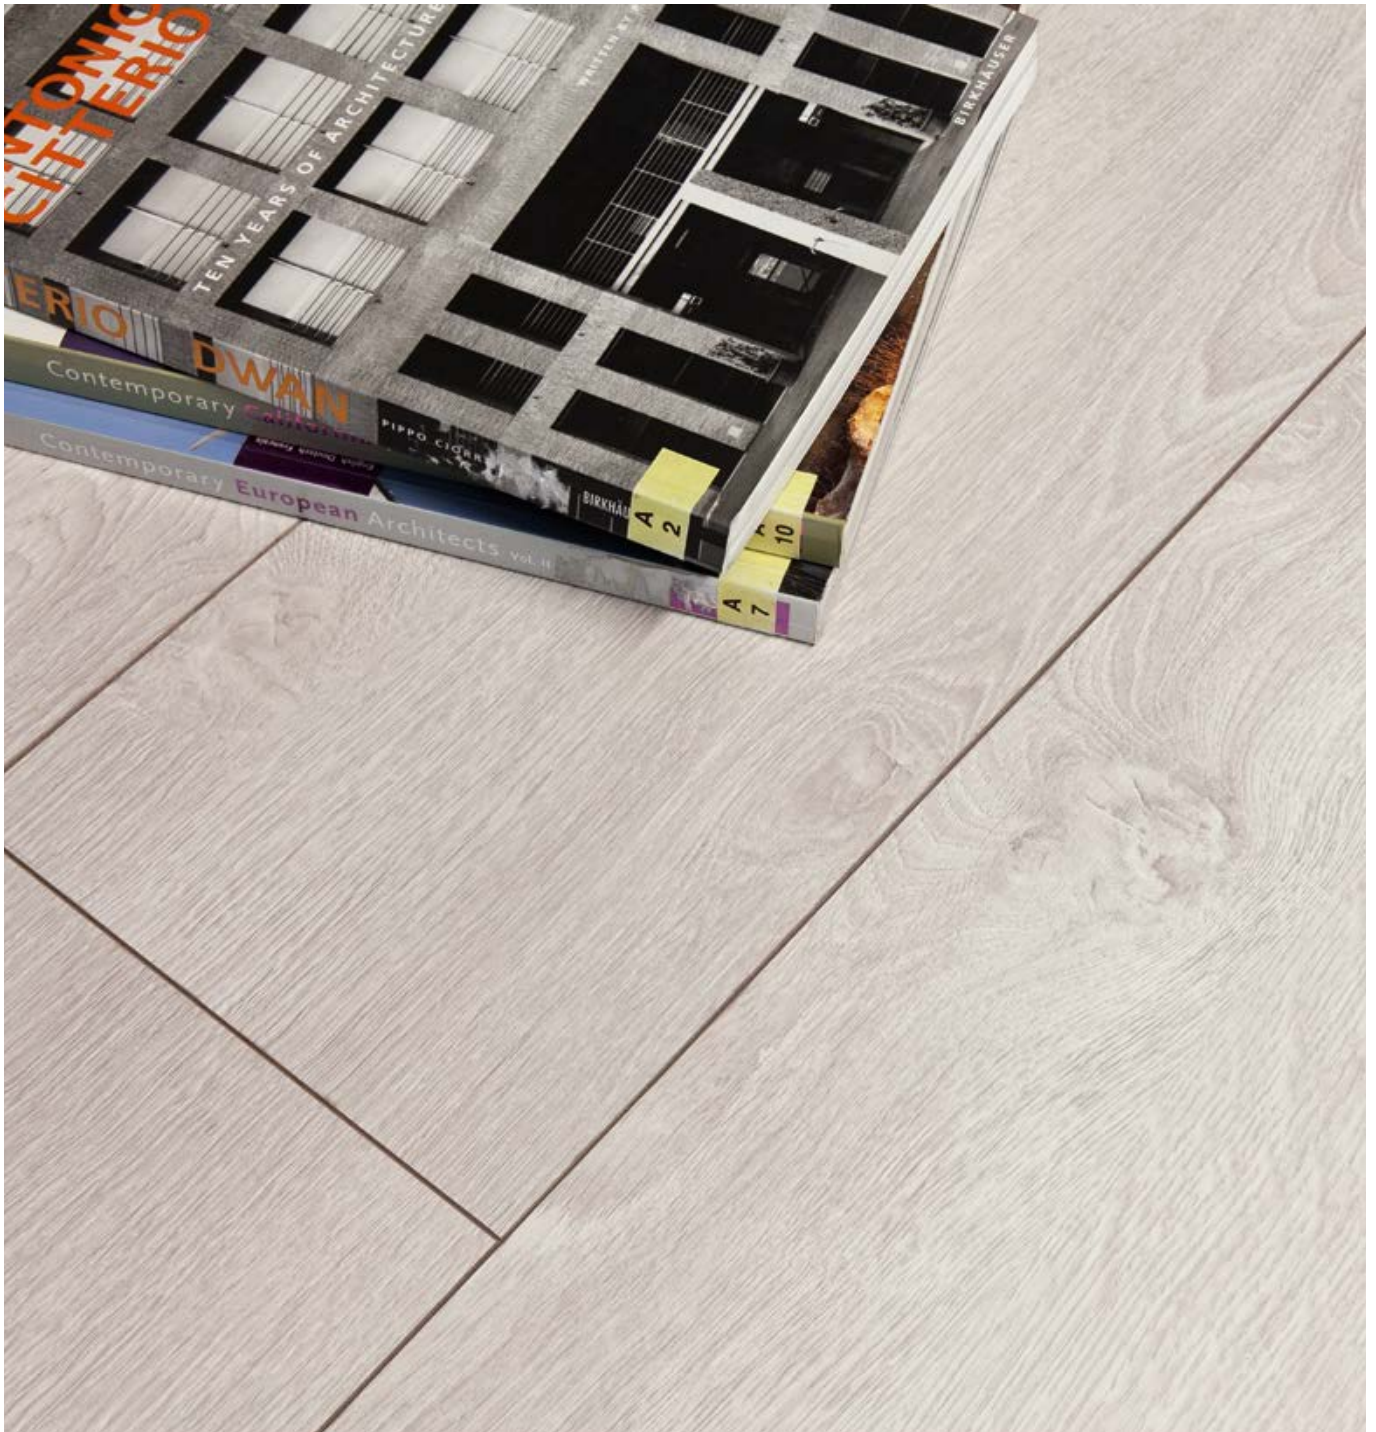

8.0 Standarddiele | 8.0 Standard Plank

37863 Eiche | Oak SEATTLE **SR** Rustikal | *Rustic*

37266 Eiche | Oak FREMONT **SR** Rustikal | *Rustic*

NATURAL TOUCH

37863 Eiche | Oak SEATTLE SR

NATURAL TOUCH

8.0

Endlos | Endless